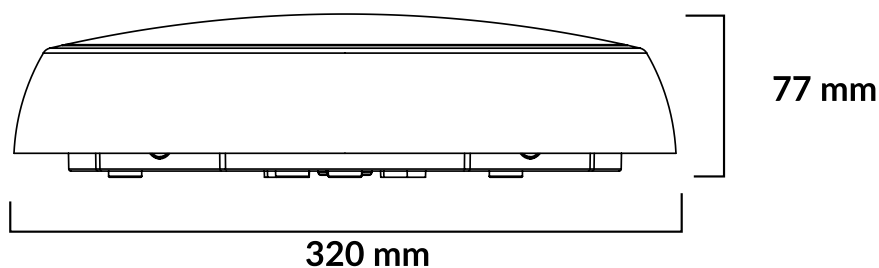

www.performance-lighting.co.uk

400040 Standard ORION PRO Bulkhead 4 Power & 3 CCT

TECHNICAL SPECIFICATION

Lumen Efficacy	100lm/w
Lumen Maintenance	L70B50
Colour Temperature	3000K/4000K/6500K CCT
Luminous Flux	800lm-2000lm
Colour index	Ra>80
Input Voltage	220-240Vac, 50/60Hz
Driver output Current (max)	150mA
Driver output Voltage	93-133V
Emergency Lumen	N/A
IP Rating	IP65
Operating Temperature	-20°~40°C
Lumen Maintenance	50,000hrs
Switching Cycles	>25,000
Power Factor	>0.5
SDCM	<6
Warranty	5 Years
Beam Angle	115°
Primary Running Current	0.17A
Overall Dimensions	320mm (with Bezel)
Height (mm)	77mm
IK Rating	IK08
Material	PC+ABS
Push Fit Terminal	Yes
Body Colour	White
Class	Class II
Energy Rating (Lightsource)	E