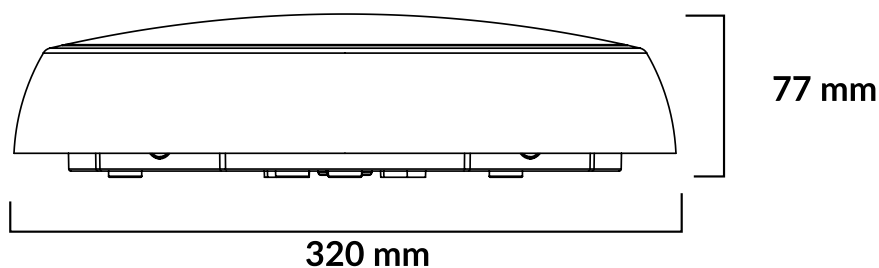

400041 Sensor ORION PRO Bulkhead 4 Power & 3CCT

TECHNICAL SPECIFICATION

Lumen Efficacy	100lm/w
Lumen Maintenance	L70B50
Colour Temperature	3000K/4000K/6500K CCT
Luminous Flux	800lm-2000lm
Colour index	Ra>80
Input Voltage	220-240Vac, 50/60Hz
Driver output Current (max)	150mA
Driver output Voltage	93-133V
Emergency Lumen	N/A
IP Rating	IP65
Operating Temperature	-20°~40°C
Lumen Maintenance	50,000hrs
Switching Cycles	>25,000
Power Factor	>0.5
SDCM	<6
Warranty	5 Years
Beam Angle	115°
Primary Running Current	0.17A
Overall Dimensions	320mm (with Bezel)
Height (mm)	77mm
IK Rating	IK08
Material	PC+ABS
Push Fit Terminal	Yes
Body Colour	White
Class	Class II
Energy Rating (Lightsource)	E
MS Function	Stand By(Corridor Function)

☎ 0113 426 8300

✉ sales@performance-lighting.co.uk

Unit B8, Astra Business Park,
Parkside Lane, Leeds LS11 5SZ

www.performance-lighting.co.uk