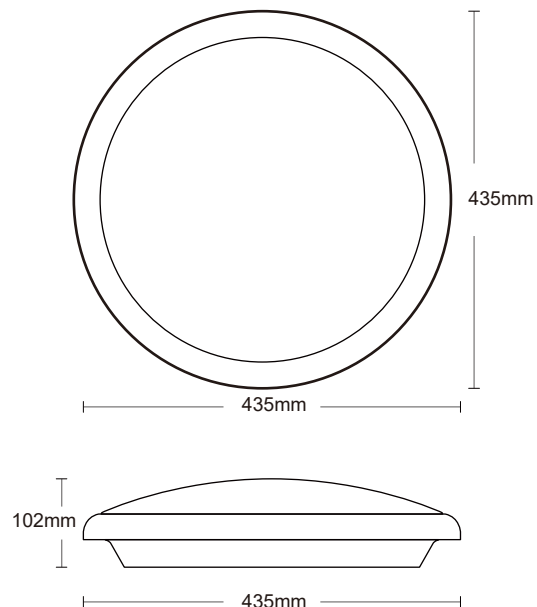

400022

Orto Multi Power Ceiling LED Bulkhead 3CCT - Microwave Sensor

TECHNICAL SPECIFICATION

Color Index	Ra>80, R9>0
Energy efficiency Class	D
Color consistency in level	SDCM<3
Lumen Efficacy	150lm/w
THD	<15%
Starting Time	<0.5S
Switching Cycle before Failure	>10,000 times
Colour Temperature	3000K/4000K/6000K
MS Function	On/Off
EM Function	N/A
Flicker OR Not	Flicker Free
Power Factor	PF>0.95
LED current	Constant 150mA
Input Voltage	AC200~240V 50/60Hz
Working Voltage	Constant DC36~42V
IP Rating	IP54
Temperature	Operation:-15 C~+50 C Storage:-25 C~+55 C
Life Span	30,000 hours
Warranty	5 years
Pst LM/SVM	<0.5/<0.2

0113 426 8300

sales@performance-lighting.co.uk

Unit B8, Astra Business Park,
Parkside Lane, Leeds LS11 5SZ

www.performance-lighting.co.uk