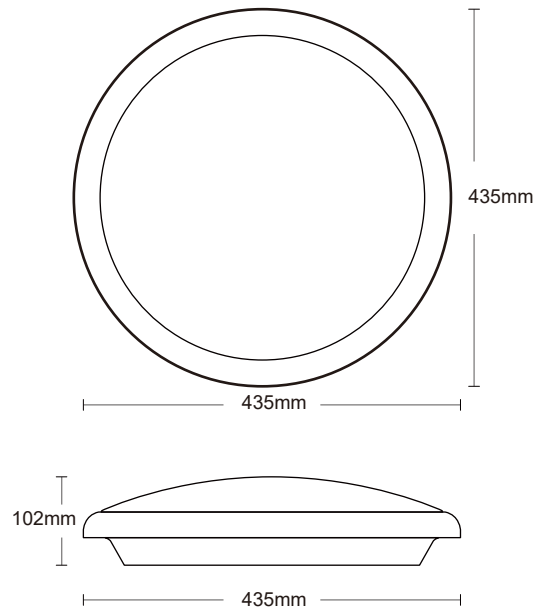

Unit B8, Astra Business Park,
Parkside Lane, Leeds LS11 5SZ

www.performance-lighting.co.uk

400021

Orto Multi Power Ceiling LED Bulkhead 3CCT - Standard

TECHNICAL SPECIFICATION

Color Index	Ra>80, R9>0
Energy efficiency Class	D
Color consistency in level	SDCM<3
Lumen Efficacy	150lm/w
THD	<15%
Starting Time	<0.5S
Switching Cycle before Failure	>10,000 times
Colour Temperature	3000K/4000K/6000K
MS Function	N/A
EM Function	N/A
Flicker OR Not	Flicker Free
Power Factor	PF>0.95
LED current	Constant 150mA
Input Voltage	AC200~240V 50/60Hz
Working Voltage	Constant DC36~42V
IP Rating	IP54
Temperature	Operation:-15 C~+50 C Storage:-25 C~+55 C
Life Span	30,000 hours
Warranty	5 years
Pst LM/SVM	<0.5/<0.2