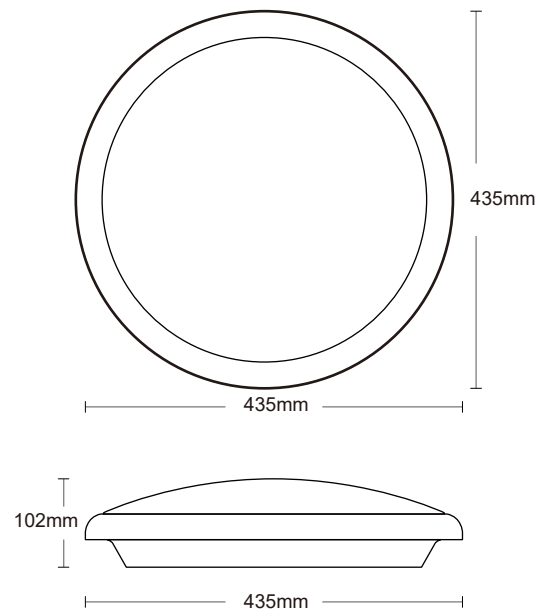

400024

Orto Multi Power Ceiling LED Bulkhead 3CCT - Emergency & Sensor

TECHNICAL SPECIFICATION

Color Index	Ra>80, R9>0
Energy efficiency Class	D
Color consistency in level	SDCM<3
Lumen Efficacy	150lm/w
THD	<15%
Starting Time	<0.5S
Switching Cycle before Failure	>10,000 times
Colour Temperature	3000K/4000K/6000K
MS Function	On/Off
EM Function	2.5W/350lm emergency output
Flicker OR Not	Flicker Free
Power Factor	PF>0.95
LED current	Constant 150mA
Input Voltage	AC200~240V 50/60Hz
Working Voltage	Constant DC36~42V
IP Rating	IP54
Temperature	Operation:-15 C~+50 C Storage:-25 C~+55 C
Life Span	30,000 hours
Warranty	5 years(3 years for battery)
Pst LM/SVM	<0.5/<0.2

0113 426 8300

sales@performance-lighting.co.uk

Unit B8, Astra Business Park,
Parkside Lane, Leeds LS11 5SZ

www.performance-lighting.co.uk