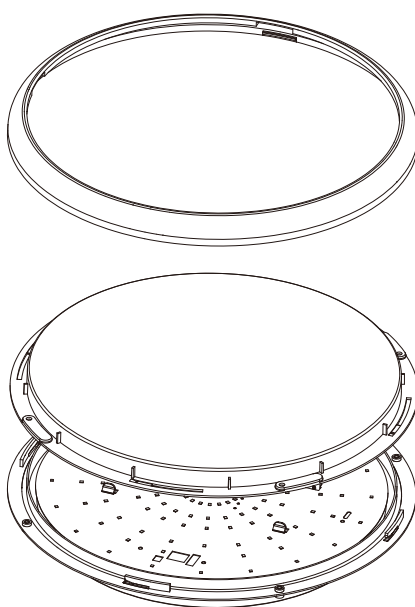

400024

Orto Multi Power Ceiling LED Bulkhead 3CCT - Emergency & Sensor

TECHNICAL SPECIFICATION

Color Index	Ra>80, R9>0
Energy efficiency Class	D
Color consistency in level	SDCM<3
Lumen Efficacy	150lm/w
THD	<15%
Starting Time	<0.5S
Switching Cycle before Failure	>10,000 times
Colour Temperature	3000K/4000K/6000K
MS Function	On/Off
EM Function	2.5W/350lm emergency output
Flicker OR Not	Flicker Free
Power Factor	PF>0.95
LED current	Constant 150mA
Input Voltage	AC200~240V 50/60Hz
Working Voltage	Constant DC36~42V
IP Rating	IP54
Temperature	Operation:-15 C~+50 C Storage:-25 C~+55 C
Life Span	30,000 hours
Warranty	5 years(3 years for battery)
Pst LM/SVM	<0.5/<0.2

0113 426 8300

sales@performance-lighting.co.uk

Unit B8, Astra Business Park,
Parkside Lane, Leeds LS11 5SZ

www.performance-lighting.co.uk