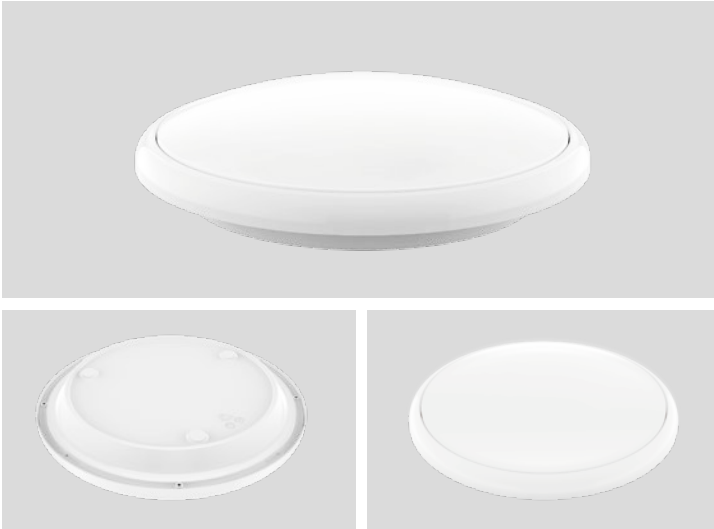

400023

Orto Multi Power Ceiling LED Bulkhead 3CCT - 3hr Emergency

Orto Bulkhead is a 3CCT LED luminaire designed as a modern replacement for traditional 2D fluorescent fittings. Built with a durable IP54-rated housing and IK08 impact resistance, it provides reliable illumination for stairwells, corridors, residential areas, and architectural spaces.

Available with multiple functional options - including dimmable, sensor, microwave sensor and self-test emergency - Orto offers flexibility for a wide range of commercial and domestic applications.

FEATURES