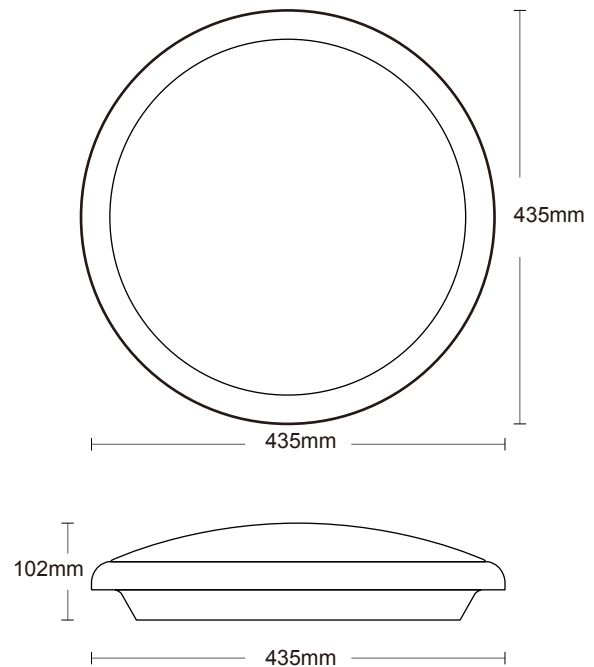

400023

Orto Multi Power Ceiling LED Bulkhead 3CCT - 3hr Emergency

TECHNICAL SPECIFICATION

Starting Time	<0.5S
Switching Cycle before Failure	>10,000 times
Colour Temperature	3000K/4000K/6000K
MS Function	N/A
EM Function	1W/3H (10% output)
Flicker OR Not	Flicker Free
Power Factor	PF>0.95
LED current	Constant 150mA
Iput Voltage	AC200~240V 50/60Hz
Working Voltage	Constant DC36~42V
IP Rating	IP54
Temperature	Operation:-15 C ~+50 C Storage:-25 C ~+55 C
Life Span	30,000 hours
Warranty	5 years,EM batteny 3 years warranty
Pst LM/SVM	<0.5/<0.2

0113 426 8300

sales@performance-lighting.co.uk

Unit B8, Astra Business Park,
Parkside Lane, Leeds LS11 5SZ

www.performance-lighting.co.uk