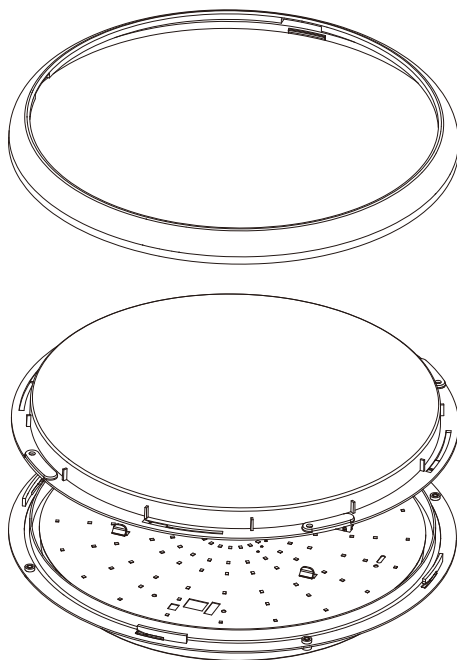

400022

Orto Multi Power Ceiling LED Bulkhead 3CCT - Sensor

TECHNICAL SPECIFICATION

Starting Time	<0.5S
Switching Cycle before Failure	>10,000 times
Colour Temperature	3000K/4000K/6000K
MS Function	Stand-by MS (corridor function)
EM Function	N/A
Flicker OR Not	Flicker Free
Power Factor	PF>0.95
LED current	Constant 150mA
Iput Voltage	AC200~240V 5060Hz
Working Voltage	Constant DC36~42V
IP Rating	IP54
Temperature	Operation:-15 C ~+50 C Storage:-25 C ~+55 C
Life Span	30,000 hours
Warranty	5 years,EM batteny 3 years warranty
Pst LM/SVM	<0.5/<0.2

☎ 0113 426 8300

✉ sales@performance-lighting.co.uk

Unit B8, Astra Business Park,
Parkside Lane, Leeds LS11 5SZ

www.performance-lighting.co.uk