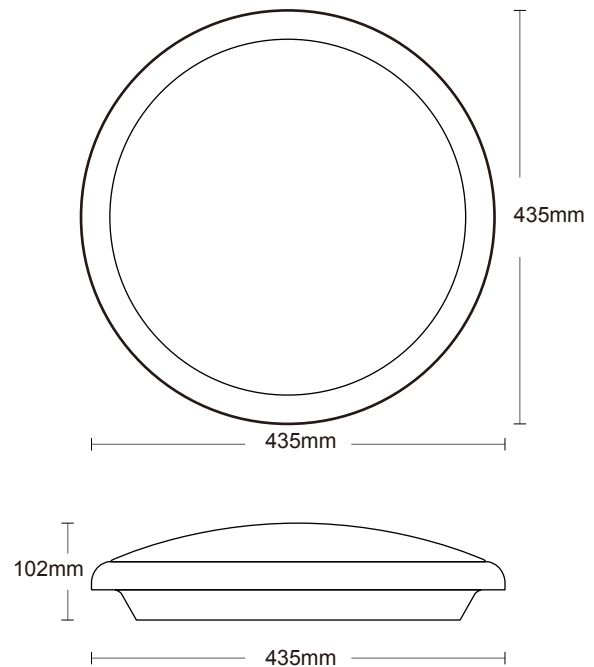

400022

Orto Multi Power Ceiling LED Bulkhead 3CCT - Sensor

TECHNICAL SPECIFICATION

Starting Time	<0.5S
Switching Cycle before Failure	>10,000 times
Colour Temperature	3000K/4000K/6000K
MS Function	Stand-by MS (corridor function)
EM Function	N/A
Flicker OR Not	Flicker Free
Power Factor	PF>0.95
LED current	Constant 150mA
Iput Voltage	AC200~240V 5060Hz
Working Voltage	Constant DC36~42V
IP Rating	IP54
Temperature	Operation:-15 C ~+50 C Storage:-25 C ~+55 C
Life Span	30,000 hours
Warranty	5 years,EM batteny 3 years warranty
Pst LM/SVM	<0.5/<0.2

☎ 0113 426 8300

✉ sales@performance-lighting.co.uk

Unit B8, Astra Business Park,
Parkside Lane, Leeds LS11 5SZ

www.performance-lighting.co.uk