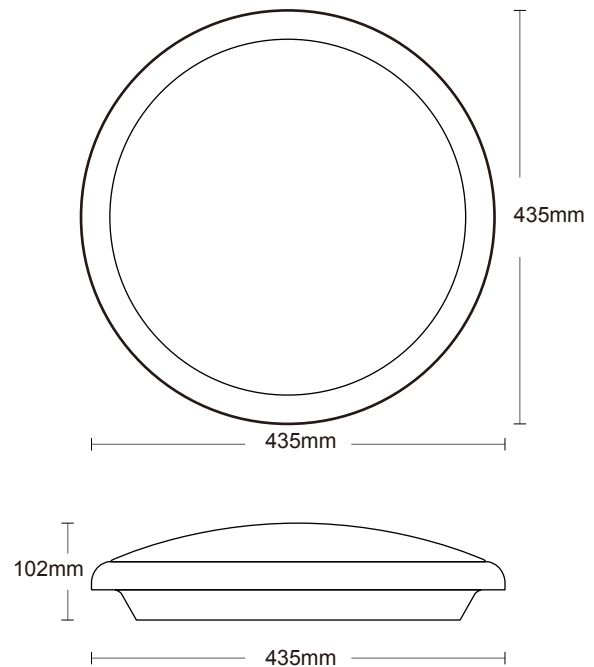

400021

Orto Multi Power Ceiling LED Bulkhead 3CCT - Standard

TECHNICAL SPECIFICATION

Starting Time	<0.5S
Switching Cycle before Failure	>10,000 times
Colour Temperature	3000K/4000K/6000K
MS Function	N/A
EM Function	N/A
Flicker OR Not	Flicker Free
Power Factor	PF>0.95
LED current	Constant 150mA
Iput Voltage	AC200~240V 5060Hz
Working Voltage	Constant DC36~42V
IP Rating	IP54
Temperature	Operation:-15 C ~+50 C Storage:-25 C ~+55 C
Life Span	30,000 hours
Warranty	5 years,EM batteny 3 years warranty
Pst LM/SVM	<0.5/<0.2

☎ 0113 426 8300

✉ sales@performance-lighting.co.uk

Unit B8, Astra Business Park,
Parkside Lane, Leeds LS11 5SZ

www.performance-lighting.co.uk