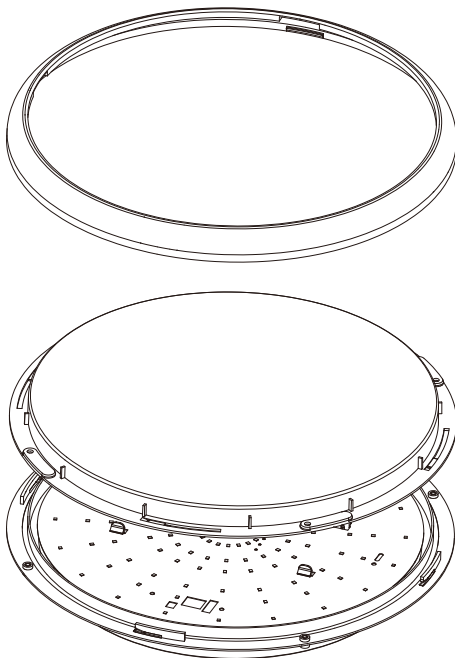

400021

Orto Multi Power Ceiling LED Bulkhead 3CCT - Standard

TECHNICAL SPECIFICATION

Starting Time	<0.5S
Switching Cycle before Failure	>10,000 times
Colour Temperature	3000K/4000K/6000K
MS Function	N/A
EM Function	N/A
Flicker OR Not	Flicker Free
Power Factor	PF>0.95
LED current	Constant 150mA
Iput Voltage	AC200~240V 5060Hz
Working Voltage	Constant DC36~42V
IP Rating	IP54
Temperature	Operation:-15 C ~+50 C Storage:-25 C ~+55 C
Life Span	30,000 hours
Warranty	5 years,EM batteny 3 years warranty
Pst LM/SVM	<0.5/<0.2

☎ 0113 426 8300

✉ sales@performance-lighting.co.uk

Unit B8, Astra Business Park,
Parkside Lane, Leeds LS11 5SZ

www.performance-lighting.co.uk