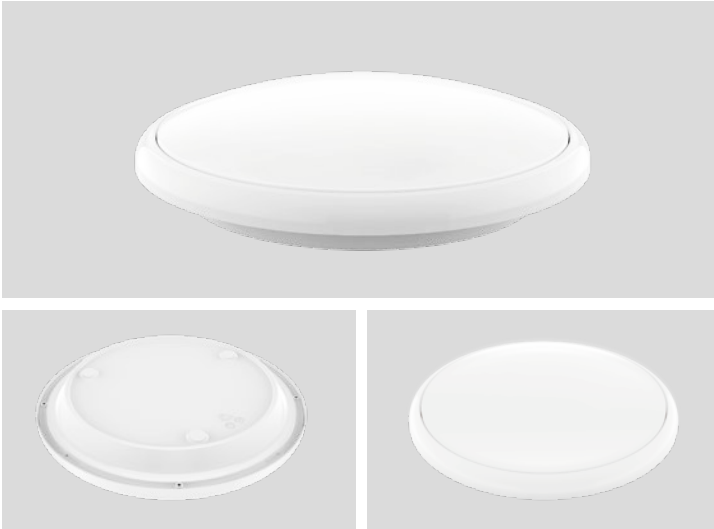

400021

Orto Multi Power Ceiling LED Bulkhead 3CCT - Standard

Orto Bulkhead is a 3CCT LED luminaire designed as a modern replacement for traditional 2D fluorescent fittings. Built with a durable IP54-rated housing and IK08 impact resistance, it provides reliable illumination for stairwells, corridors, residential areas, and architectural spaces.

Available with multiple functional options - including dimmable, sensor, emergency and self-test emergency - Orto offers flexibility for a wide range of commercial and domestic applications.

FEATURES

- Power selectable: 18/28W
- 3CCT(3000K/4000K/6000K)
- IP54 rated
- 5-year warranty (3 years for battery)
- IK08 rated
- Emergency/Microwave Sensor & Self-test options available
- Self-test Emergency option available
- Dimmable option available
- Various bezels are available

IP54

CR180

IK08

Multi Power
Selectable

AVAILABLE OPTIONS

Sensor/
Emergency
& Self Test

Emergency
& Self Test

Dimmable