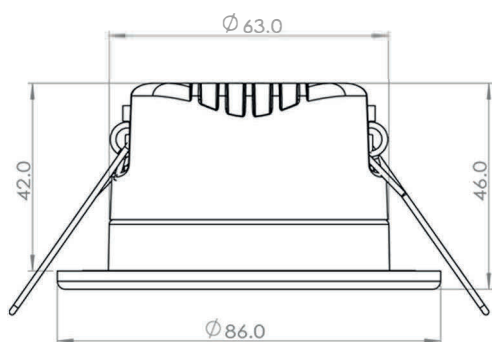

Key Features:

Datasheet: Titan-e 6w LED Downlight

Product Information

Product Code	Description	Wattage	Lumens	Dimensions/ Cutout
300002	6W CCT Switchable Fire-Rated Downlight	6W	3000K (570lm) 4000K (650lm) 6000K (610lm)	Dim: 86x46mm Cutout: 65-70mm

Product Dimensions/CCT Switch/Cutout

Additional 'Twist-lock' bezel options available

Black
Code 300003: Black Round Bezel

Brushed Steel
Code 300004: Brushed Steel Round Bezel

Polished Chrome
Code 300005: Polished Chrome Round Bezel