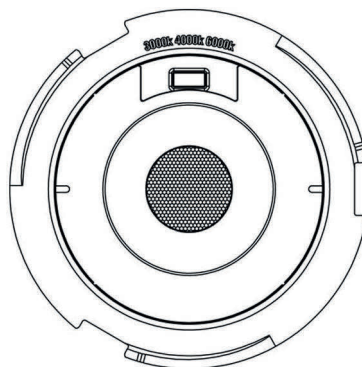

Datasheet:

Titan-e 6w LED Downlight

TITAN-e™

- ✓ Powerful LED Downlight
- ✓ Fascia mounted colour change switch
- ✓ Switch between 3000K/4000K/6000K
- ✓ 30/60/90 min Fire Rated
- ✓ 5-year warranty
- ✓ White bezel included (optional bezels available)
- ✓ Mains Dimmable

Titan-e™ is our brand new 6w fire-rated downlight, with easy fascia mounted colour changing switch, to change the light colour from 3000K warm white, 4000K cool white and 6000K daylight white.

Titan-e™ also complies to BS476-21:1987 UK Building Regulations, Part B,C,E,L and is suitable for 30/60/90 minute solid timber joist ceiling construction. It also comes with a white round 'twist-lock' bezel as standard, with other bezel options available.

Key Features:

Datasheet: Titan-e 6w LED Downlight

Product Information

Product Code	Description	Wattage	Lumens	Dimensions/ Cutout
300002	6W CCT Switchable Fire-Rated Downlight	6W	3000K (570lm) 4000K (650lm) 6000K (610lm)	Dim: 86x46mm Cutout: 65-70mm

Product Dimensions/CCT Switch/Cutout

Additional 'Twist-lock' bezel options available

Black
Code 300003: Black Round Bezel

Brushed Steel
Code 300004: Brushed Steel Round Bezel

Polished Chrome
Code 300005: Polished Chrome Round Bezel