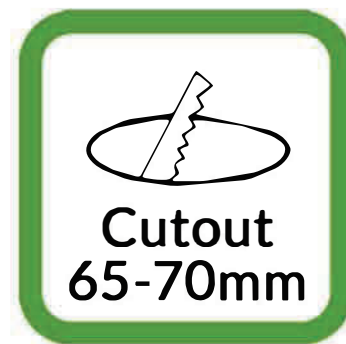

Key Features:

Datasheet: Titan-e 6w LED Downlight

Product Information

Product Code	Description	Wattage	Lumens	Dimensions/ Cutout
300002	6W CCT Switchable Fire-Rated Downlight	6W	3000K (570lm) 4000K (650lm) 6000K (610lm)	Dim: 86x46mm Cutout: 65-70mm

Product Dimensions/CCT Switch/Cutout

Additional 'Twist-lock' bezel options available

Black
Code 300003: Black Round Bezel

Brushed Steel
Code 300004: Brushed Steel Round Bezel

Polished Chrome
Code 300005: Polished Chrome Round Bezel