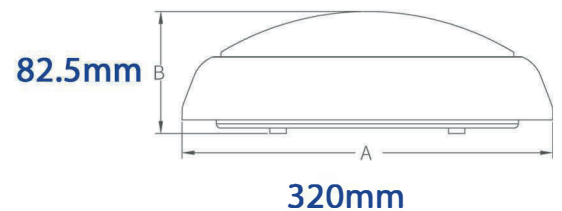

Orion 12w/16w Dual Wattage LED Bulkhead

Tri-colour

Orion is our colour switchable 3-CCT Dual Wattage 12/16w LED bulkhead fitting. with long life and high lumen output. This tri-colour, dual wattage bulkhead is ideal for internal and external use, in most domestic and commercial applications.

Optional bezels available
(Black I00016 - Chrome I00017)

PERFORMANCE
LIGHTING LTD

performance without compromise

www.performance-lighting.co.uk

Datasheet: LED Dual Wattage Bulkhead

Product Code	Description	Wattage	Lumen Output	Size (mm)
400001	12/16W LED Bulkhead Standard	12/16W	1200/1600lm	320x82.5
400002	12/16W LED Bulkhead fitted with Microwave Sensor and Corridor Function	12/16W	1200/1600lm	320x82.5
400003	12/16W LED Bulkhead fitted with 3hr Emergency	12/16W	1200/1600lm	320x82.5
400004	12/16W LED Bulkhead fitted with Microwave Sensor, Corridor Function and 3hr Emergency	12/16W	1200/1600lm	320x82.5